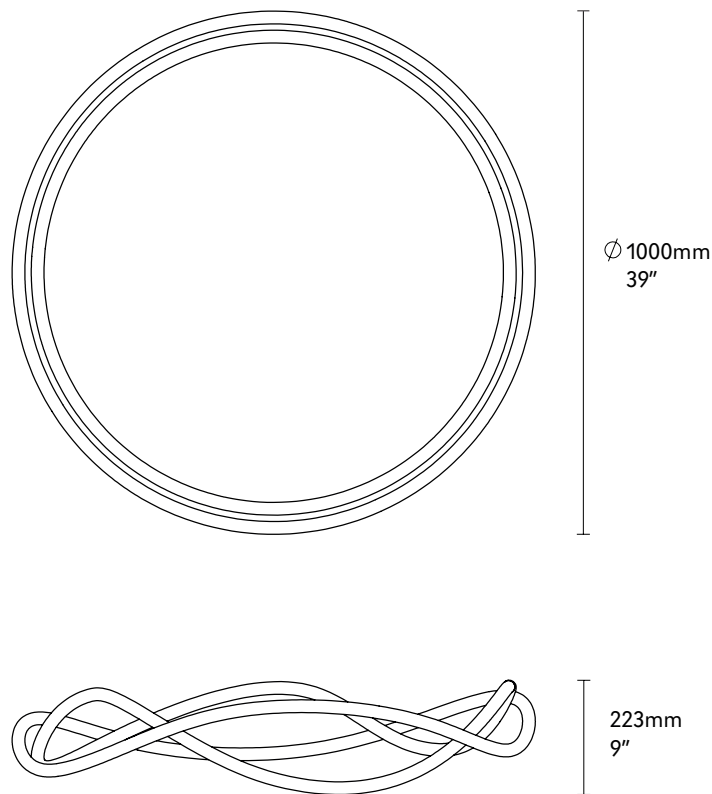

Aurora

Specification 2019

Dimensions

ø 1000 mm x H 233 mm
ø 39 in x H 9 in

Materials

Aluminium 3D formed body
Silicone diffuser

Weight

2.5 kg
5.5 lbs

Drop Height

Variable suspension height
0.5 m - 5 m
19½ in - 197 in

Suspension / Wiring

6 x ø 1.5 mm steel suspension
cable from ceiling canopy
Powered via suspension cables

Illumination

82W LED
2700K (others available)
50,000 hour lifespan

Dimming

3 in 1 dimming
DALI compatible

Electrical

Locally mounted driver
110v - 240v AC input
24v DC output

Standard Finishes

Satin gold
Satin black
Satin bronze

Canopy

ø 140 mm x 40 mm
ø 6 in x 2 in