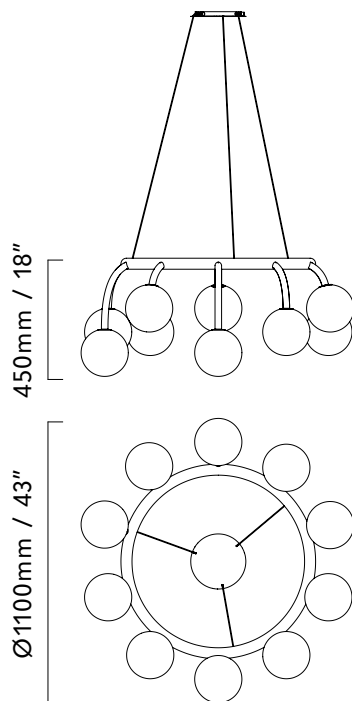

POLLEN SMALL

DIMENSIONS

Ø1100mm x H450mm
/ Ø43" x H18"

NUMBER OF GLOBES

10 x Ø180mm
/ Ø7"

WEIGHT

13kg / 29 lbs

MATERIALS

Brass, Opal Glass

AVAILABLE FINISH

Polished Brass with
clear lacquer

SUSPENSION

Supplied with 5 meter length
ultra fine steel wire & light beige
cotton power cable

CANOPY

Surface mount Ø210mm / Ø8"
x H23mm / H1.7" ceiling plate
fixed to ceiling