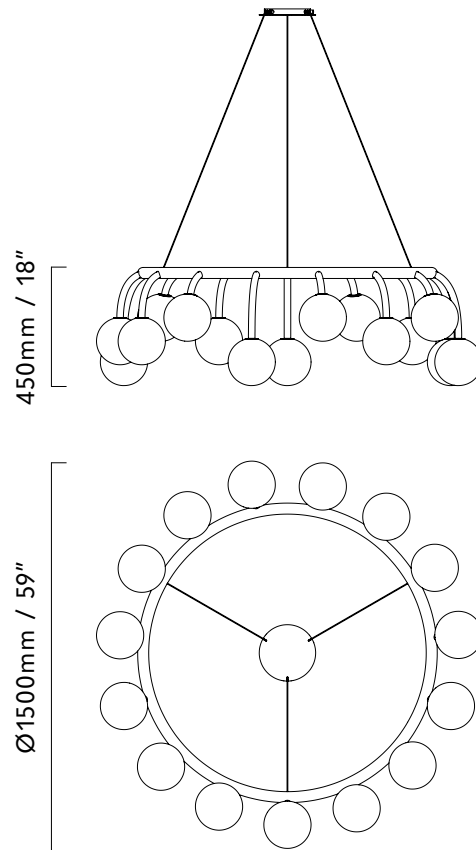

POLLEN MEDIUM

DIMENSIONS

Ø1500mm x H450mm
/ Ø59" x H18"

NUMBER OF GLOBES

15 x Ø180mm / Ø7"

WEIGHT

19kg / 42lbs

MATERIALS

Brass, Opal Glass

AVAILABLE FINISH

Polished Brass with
clear lacquer

SUSPENSION

Supplied with 5 meter length
ultra fine steel wire & light beige
cotton power cable

CANOPY

Surface mount Ø210mm / Ø8"
x H23mm / H1.7" ceiling plate
fixed to ceiling