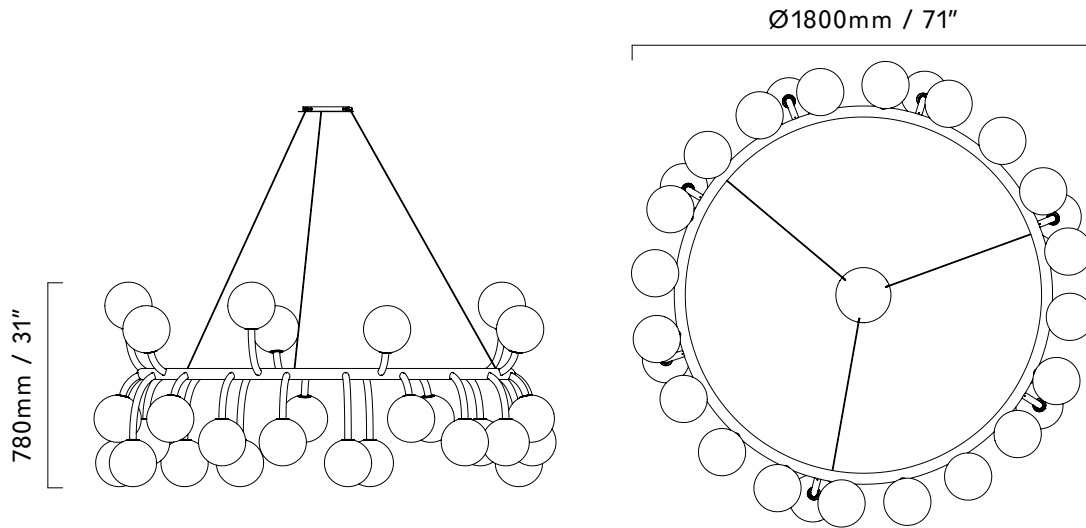

POLLEN LARGE

DIMENSIONS

Ø1800mm x H780mm
/ Ø71" x H31"

NUMBER OF GLOBES

27 x Ø180mm / Ø7"

WEIGHT

29kg / 64lbs

MATERIALS

Brass, Opal Glass

AVAILABLE FINISH

Polished Brass with
clear lacquer

SUSPENSION

Supplied with 5 meter length
ultra fine steel wire & light beige
cotton power cable

CANOPY

Surface mount Ø210mm / Ø8"
x H23mm / H1.7" ceiling plate
fixed to ceiling