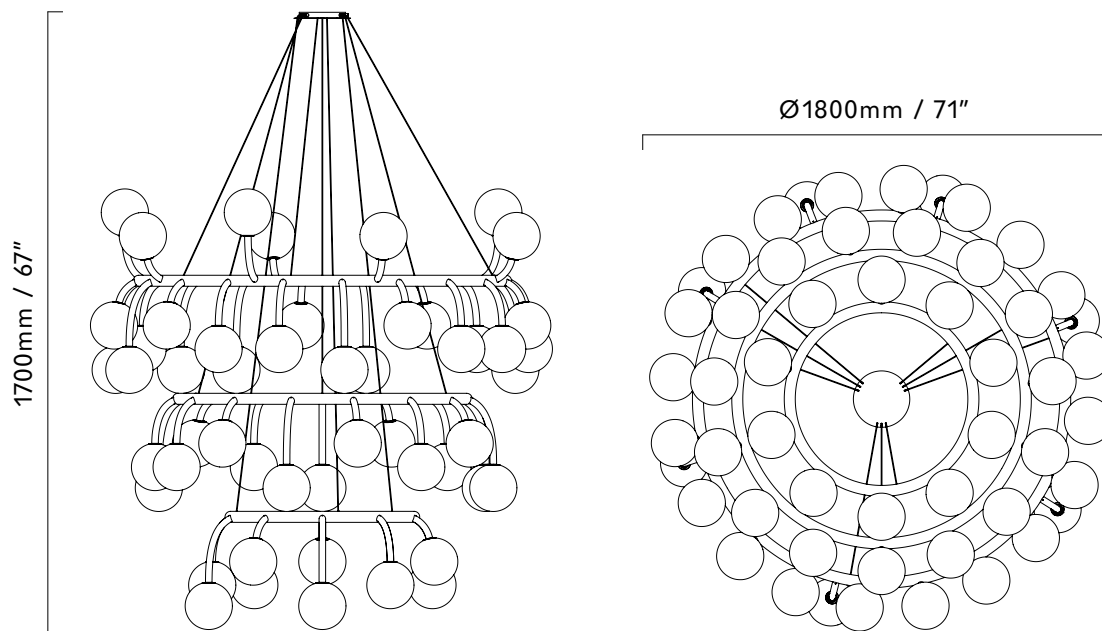

POLLEN CHANDELIER

DIMENSIONS

Ø1800mm x H1700mm
/ Ø71" x H67"

NUMBER OF GLOBES

52 x Ø180mm
/ Ø7"

WEIGHT

56kg / 124lbs

MATERIALS

Brass, Opal Glass

AVAILABLE FINISH

Polished Brass with
clear lacquer

SUSPENSION

Supplied with 5 meter length
ultra fine steel wire & light beige
cotton power cable.

CANOPY

Surface mount Ø210mm / Ø8"
x H23mm / H1.7" ceiling plate
fixed to ceiling