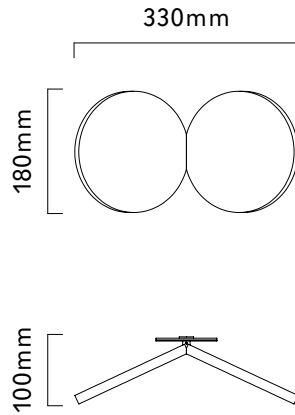

SAMARA WALL

DIMENSIONS

L330mm x D100mm x H180mm

WEIGHT

1.5kg

MATERIALS

Aluminium, frosted acrylic
diffuser

FINISH

Champagne Gold

LIGHTING

Integrated LED 10w
2700k | CRI 90+
50k Hours lifespan

POWER

12V Low voltage driver to be
placed in wall cavity

DIMMING

TRIAC

CERTIFICATION