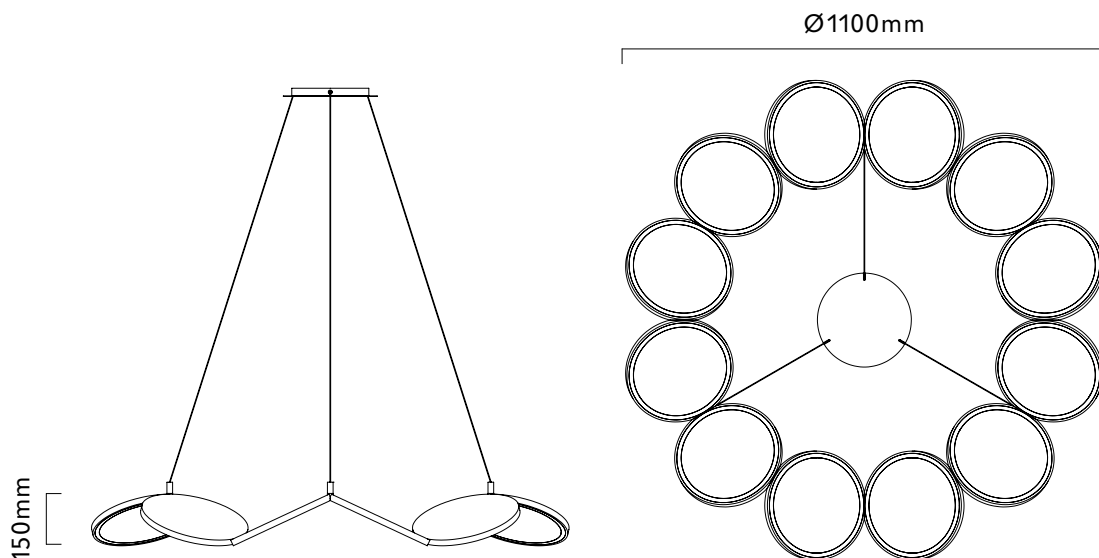

SAMARA CHANDELIER

DIMENSIONS

Ø1100mm x H150mm

WEIGHT

13kg

MATERIALS

Aluminium, frosted acrylic diffuser

FINISH

Champagne Gold

SUSPENSION

3 x 1.5mm nylon coated steel cable supplied with 3 meter length. Adjustable on site.
Clear 2 core power flex

CANOPY

Ø290mm x H50mm round ceiling canopy

CANOPY FINISH

White powdercoat